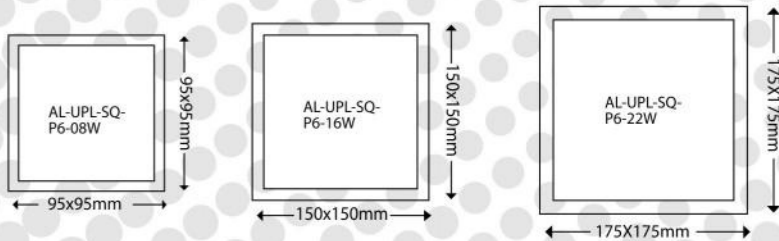

Superior Finish | Longer-Life | Slim Design | High CRI | Zero Maintenance | 80% Energy saving over CFL

www.abaj.co.in

Technical Specifications

ULTRA SLIM PANEL LIGHT

SLIM PANEL LIGHT	AL-UPL-SQ-P6-08W	AL-UPL-SQ-P6-16W	AL-UPL-SQ-P6-22W	AL-UPL-RO-P6-08W	AL-UPL-RO-P6-16W	AL-UPL-RO-P6-22W
Watt	8W	16W	22W	8W	16W	22W
Volt	90-277V	90-277V	90-277V	90-277V	90-277V	90-277V
Hz	50-60Hz	50-60Hz	50-60Hz	50-60Hz	50-60Hz	50-60Hz
Lumens	600-880lm	1200-1760lm	1650-2420lm	600-880lm	1200-1760lm	1650-2420lm
Ma (Current)	300mA	300mA	300mA	300mA	300mA	300mA
Product Size Outer Dimension	95X95mm	150X150mm	175X175mm	φ95mm	φ150mm	φ175mm
Cut Out Size	65X65mm	95X95mm	125X125mm	φ65mm	φ95mm	φ125mm
Surge Protection	2.5KV	2.5KV	2.5KV	2.5KV	2.5KV	2.5KV
CRI	>70	>70	>70	>70	>70	>70
THD	<15%	<15%	<15%	<15%	<15%	<15%
Housing Material	Aluminum Die casting	Aluminum Die casting	Aluminum Die casting	Aluminum Die casting	Aluminum Die casting	Aluminum Die casting