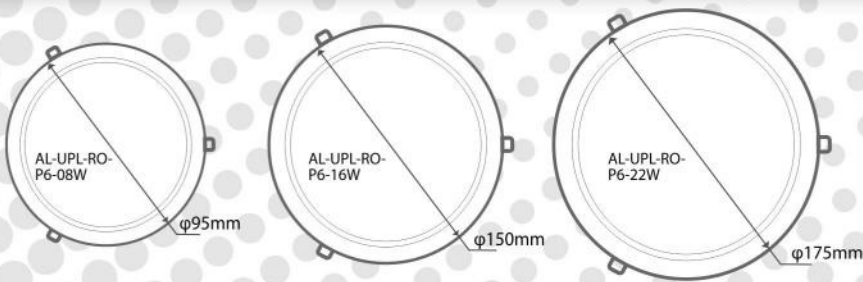

Superior Finish | Longer-Life | Slim Design | High CRI | Zero Maintenance | 80% Energy saving over CFL

www.abaj.co.in

Technical Specifications

ULTRA SLIM PANEL LIGHT

SLIM PANEL LIGHT	AL-UPL-SQ-P6-08W	AL-UPL-SQ-P6-16W	AL-UPL-SQ-P6-22W	AL-UPL-RO-P6-08W	AL-UPL-RO-P6-16W	AL-UPL-RO-P6-22W
Watt	8W	16W	22W	8W	16W	22W
Volt	90-277V	90-277V	90-277V	90-277V	90-277V	90-277V
Hz	50-60Hz	50-60Hz	50-60Hz	50-60Hz	50-60Hz	50-60Hz
Lumens	600-880lm	1200-1760lm	1650-2420lm	600-880lm	1200-1760lm	1650-2420lm
Ma (Current)	300mA	300mA	300mA	300mA	300mA	300mA
Product Size Outer Dimension	95X95mm	150X150mm	175X175mm	φ95mm	φ150mm	φ175mm
Cut Out Size	65X65mm	95X95mm	125X125mm	φ65mm	φ95mm	φ125mm
Surge Protection	2.5KV	2.5KV	2.5KV	2.5KV	2.5KV	2.5KV
CRI	>70	>70	>70	>70	>70	>70
THD	<15%	<15%	<15%	<15%	<15%	<15%
Housing Material	Aluminum Die casting	Aluminum Die casting	Aluminum Die casting	Aluminum Die casting	Aluminum Die casting	Aluminum Die casting