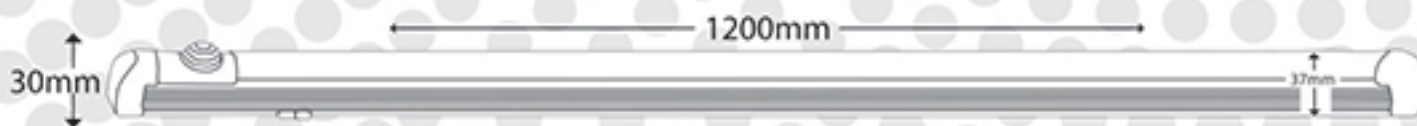

ABAJ INTERIORS PVT. LTD.

80, Ghanshyam Estate, Near Viratnagar Cross Road, N.H. 8, Bapunagar, Ahmedabad-380024. (Gujarat, India)

M : +91 99090 16717

E : sales@abaj.co.in W : www.abaj.co.in