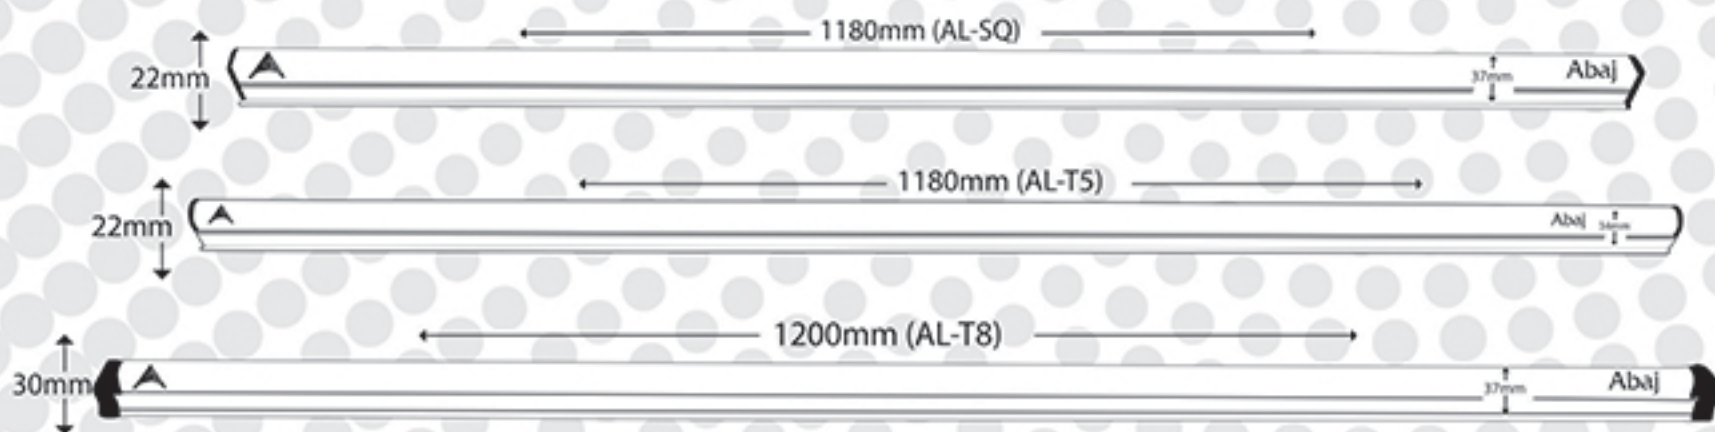

ABAJ INTERIORS PVT. LTD.

80, Ghanshyam Estate, Near Viratnagar Cross Road, N.H. 8, Bapunagar, Ahmedabad-380024. (Gujarat, India)

M : +91 99090 16717

E : sales@abaj.co.in W : www.abaj.co.in