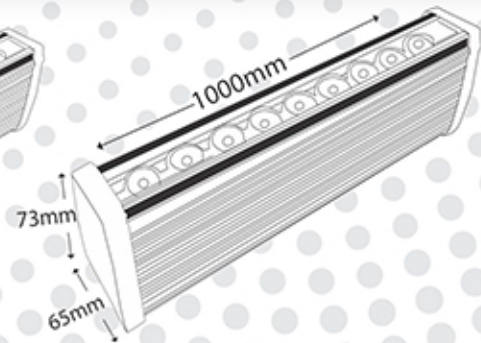

WALL WASHER

Illumination at ITS BEST!

AL-WW-IND

Abaj Lighting offers a wide selection of wall washers that make your abode feel spacious and welcoming without adding any shadows or uneven lighting. Suitable for both indoor as well as outdoor lighting solutions, these LED dim-friendly lighting fixtures are affordable, energy efficient and are a specialist tool for display as well as commercial lighting applications. Engineered from a combination of aluminum pressure die-castings they provide a visually smooth asymmetric beam with no fringing and are low on maintenance with minimal power consumption.

www.abaj.co.in

Technical Specifications

WALL WASHER	AL-WW-IND-P6-06W	AL-WW-IND-P3-06W	AL-WW-IND-P2-06W	AL-WW-IND-RGB-09W	AL-WW-IND-P6-36W	AL-WW-IND-P3-36W	AL-WW-IND-RGB-36W	AL-WW-IND-P2-36W
Watt	6W	6W	6W	9W	36W	36W	36W	36W
Volt	86-265V	86-265V	86-265V	86-265V	86-265V	86-265V	86-265V	86-265V
Hz	50-60Hz	50-60Hz	50-60Hz	50-60Hz	50-60Hz	50-60Hz	50-60Hz	50-60Hz
Lumens	360lm	360lm	200lm	/	2700lm	2700lm	/	1600lm
Ma (Current)	300mA	300mA	300mA	300mA	850mA	850mA	850mA	850mA
Product Size Outer Dimension	185x73x65mm	185x73x65mm	185x73x65mm	300x73x65mm	1000x73x65mm	1000x73x65mm	1000x73x65mm	1000x73x65mm
Colour Temperature (CCT)	6400K	3200K	AMBER	RGB	6400K	3200K	RGB	AMBER
Surge Protection	0.5	0.5	0.5	0.5	0.5	0.5	0.5	0.5
CRI	>70	>70	>70	>70	>70	>70	>70	>70
THD	<15%	<15%	<15%	<15%	<15%	<15%	<15%	<15%
Housing Material	Aluminum	Aluminum	Aluminum	Aluminum	Aluminum	Aluminum	Aluminum	Aluminum