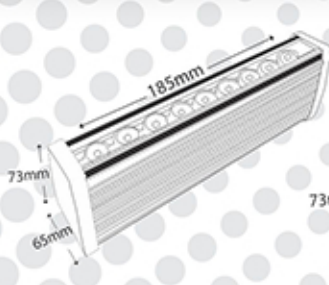

www.abaj.co.in

Technical Specifications

WALL WASHER	AL-WW-IND-P6-06W	AL-WW-IND-P3-06W	AL-WW-IND-P2-06W	AL-WW-IND-RGB-09W	AL-WW-IND-P6-36W	AL-WW-IND-P3-36W	AL-WW-IND-RGB-36W	AL-WW-IND-P2-36W
Watt	6W	6W	6W	9W	36W	36W	36W	36W
Volt	86-265V	86-265V	86-265V	86-265V	86-265V	86-265V	86-265V	86-265V
Hz	50-60Hz	50-60Hz	50-60Hz	50-60Hz	50-60Hz	50-60Hz	50-60Hz	50-60Hz
Lumens	360lm	360lm	200lm	/	2700lm	2700lm	/	1600lm
Ma (Current)	300mA	300mA	300mA	300mA	850mA	850mA	850mA	850mA
Product Size Outer Dimension	185x73x65mm	185x73x65mm	185x73x65mm	300x73x65mm	1000x73x65mm	1000x73x65mm	1000x73x65mm	1000x73x65mm
Colour Temperature (CCT)	6400K	3200K	AMBER	RGB	6400K	3200K	RGB	AMBER
Surge Protection	0.5	0.5	0.5	0.5	0.5	0.5	0.5	0.5
CRI	>70	>70	>70	>70	>70	>70	>70	>70
THD	<15%	<15%	<15%	<15%	<15%	<15%	<15%	<15%
Housing Material	Aluminum	Aluminum	Aluminum	Aluminum	Aluminum	Aluminum	Aluminum	Aluminum