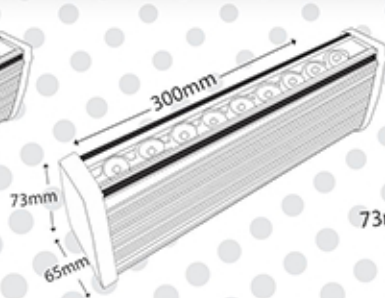

WALL WASHER

Illumination at ITS BEST!

AL-WW-IND

Abaj Lighting offers a wide selection of wall washers that make your abode feel spacious and welcoming without adding any shadows or uneven lighting. Suitable for both indoor as well as outdoor lighting solutions, these LED dim-friendly lighting fixtures are affordable, energy efficient and are a specialist tool for display as well as commercial lighting applications. Engineered from a combination of aluminum pressure die-castings they provide a visually smooth asymmetric beam with no fringing and are low on maintenance with minimal power consumption.

www.abaj.co.in

Technical Specifications

WALL WASHER	AL-WW-IND-P6-06W	AL-WW-IND-P3-06W	AL-WW-IND-P2-06W	AL-WW-IND-RGB-09W	AL-WW-IND-P6-36W	AL-WW-IND-P3-36W	AL-WW-IND-RGB-36W	AL-WW-IND-P2-36W
Watt	6W	6W	6W	9W	36W	36W	36W	36W
Volt	86-265V	86-265V	86-265V	86-265V	86-265V	86-265V	86-265V	86-265V
Hz	50-60Hz	50-60Hz	50-60Hz	50-60Hz	50-60Hz	50-60Hz	50-60Hz	50-60Hz
Lumens	360lm	360lm	200lm	/	2700lm	2700lm	/	1600lm
Ma (Current)	300mA	300mA	300mA	300mA	850mA	850mA	850mA	850mA
Product Size Outer Dimension	185x73x65mm	185x73x65mm	185x73x65mm	300x73x65mm	1000x73x65mm	1000x73x65mm	1000x73x65mm	1000x73x65mm
Colour Temperature (CCT)	6400K	3200K	AMBER	RGB	6400K	3200K	RGB	AMBER
Surge Protection	0.5	0.5	0.5	0.5	0.5	0.5	0.5	0.5
CRI	>70	>70	>70	>70	>70	>70	>70	>70
THD	<15%	<15%	<15%	<15%	<15%	<15%	<15%	<15%
Housing Material	Aluminum	Aluminum	Aluminum	Aluminum	Aluminum	Aluminum	Aluminum	Aluminum