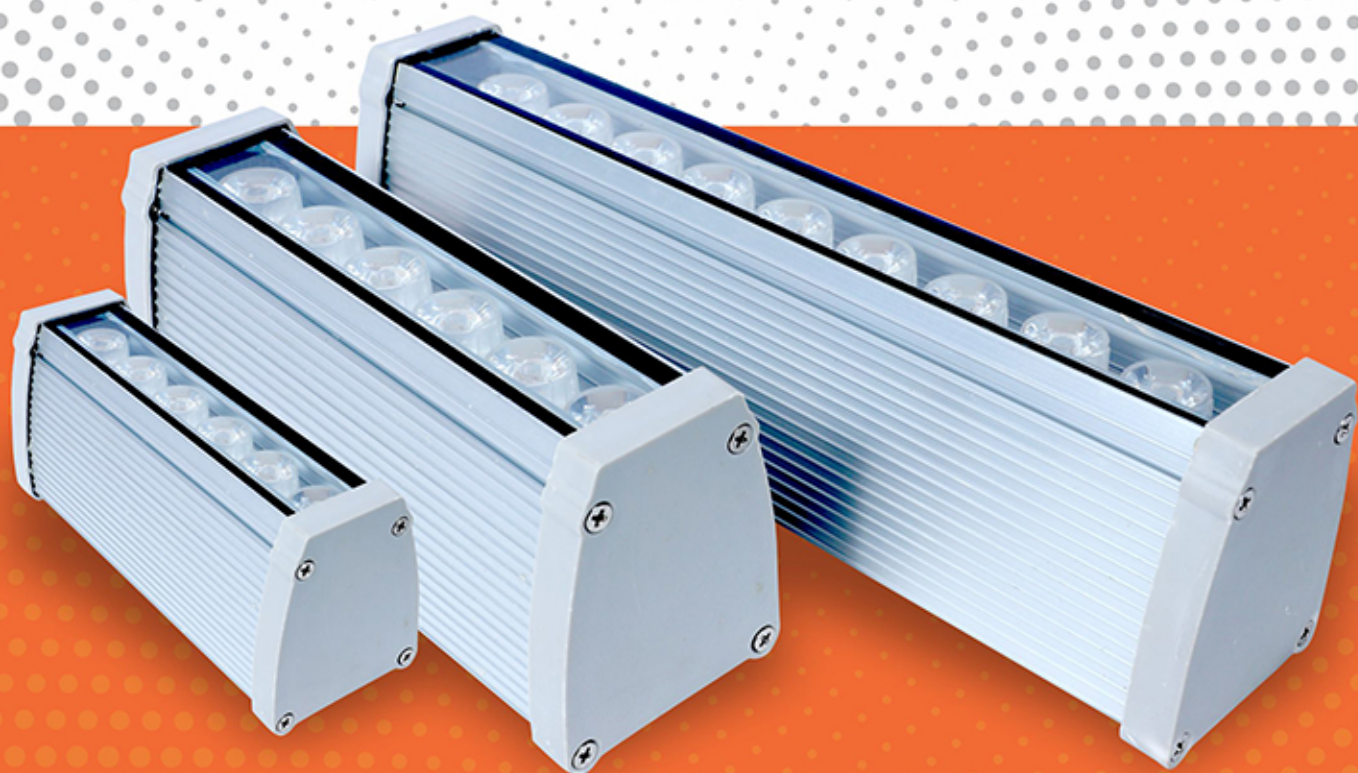

WALL WASHER

Illumination at ITS BEST!

AL-WW-IND

Abaj Lighting offers a wide selection of wall washers that make your abode feel spacious and welcoming without adding any shadows or uneven lighting. Suitable for both indoor as well as outdoor lighting solutions, these LED dim-friendly lighting fixtures are affordable, energy efficient and are a specialist tool for display as well as commercial lighting applications. Engineered from a combination of aluminum pressure die-castings they provide a visually smooth asymmetric beam with no fringing and are low on maintenance with minimal power consumption.

www.abaj.co.in

Technical Specifications

WALL WASHER	AL-WW-IND-P6-06W	AL-WW-IND-P3-06W	AL-WW-IND-P2-06W	AL-WW-IND-RGB-09W	AL-WW-IND-P6-36W	AL-WW-IND-P3-36W	AL-WW-IND-RGB-36W	AL-WW-IND-P2-36W
Watt	6W	6W	6W	9W	36W	36W	36W	36W
Volt	86-265V	86-265V	86-265V	86-265V	86-265V	86-265V	86-265V	86-265V
Hz	50-60Hz	50-60Hz	50-60Hz	50-60Hz	50-60Hz	50-60Hz	50-60Hz	50-60Hz
Lumens	360lm	360lm	200lm	/	2700lm	2700lm	/	1600lm
Ma (Current)	300mA	300mA	300mA	300mA	850mA	850mA	850mA	850mA
Product Size Outer Dimension	185x73x65mm	185x73x65mm	185x73x65mm	300x73x65mm	1000x73x65mm	1000x73x65mm	1000x73x65mm	1000x73x65mm
Colour Temperature (CCT)	6400K	3200K	AMBER	RGB	6400K	3200K	RGB	AMBER
Surge Protection	0.5	0.5	0.5	0.5	0.5	0.5	0.5	0.5
CRI	>70	>70	>70	>70	>70	>70	>70	>70
THD	<15%	<15%	<15%	<15%	<15%	<15%	<15%	<15%
Housing Material	Aluminum	Aluminum	Aluminum	Aluminum	Aluminum	Aluminum	Aluminum	Aluminum