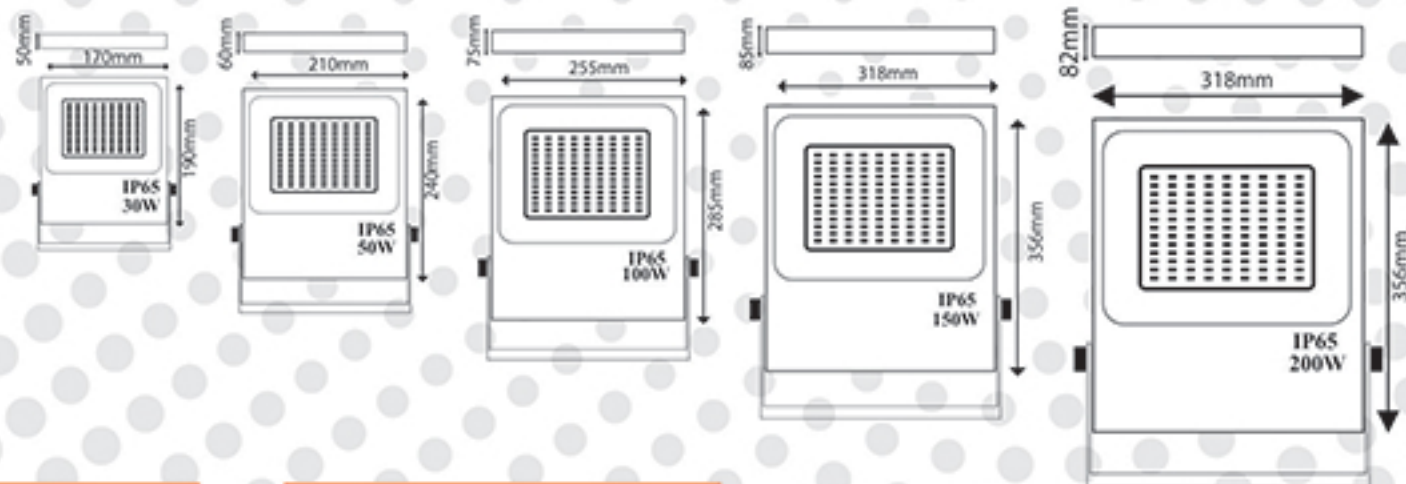

AL-FLOD

Easy Installation | Thermal Management | Versatile Designs | High Performance | Energy Efficient

www.abaj.co.in

Technical Specifications

FLOOD LIGHT	AL-FLOD-P6-030W	AL-FLOD-P6-050W	AL-FLOD-P6-100W	AL-FLOD-P6-150W	AL-FLOD-P6-200W
Watt	30W	50W	100W	150W	200W
Volt	90-277V	90-277V	90-277V	90-277V	90-277V
Hz	50-60Hz	50-60Hz	50-60Hz	50-60Hz	50-60Hz
Lumens	2700-3300lm	4500-5500lm	9000-11000lm	13500-16500lm	18000-22000m
Ma (Current)	900mA	1450mA	1450mA	1450mA	1450mA
Product Size Outer Dimension	170X50X190mm	210X60X240mm	255X75X285mm	318X85X356mm	318X82X356mm
Surge Protection	4KV	4KV	4KV	4KV	4KV
CRI	>70	>70	>70	>70	>70
THD	<15%	<15%	<15%	<15%	<15%
Housing Material	Aluminum Die casting	Aluminum Die casting	Aluminum Die casting	Aluminum Die casting	Aluminum Die casting